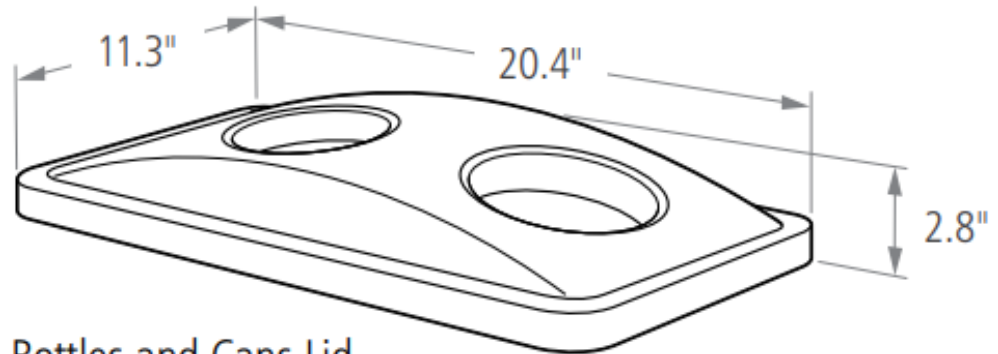

LIDS FOR SLIM JIM® CONTAINERS

Bottles and Cans Lid